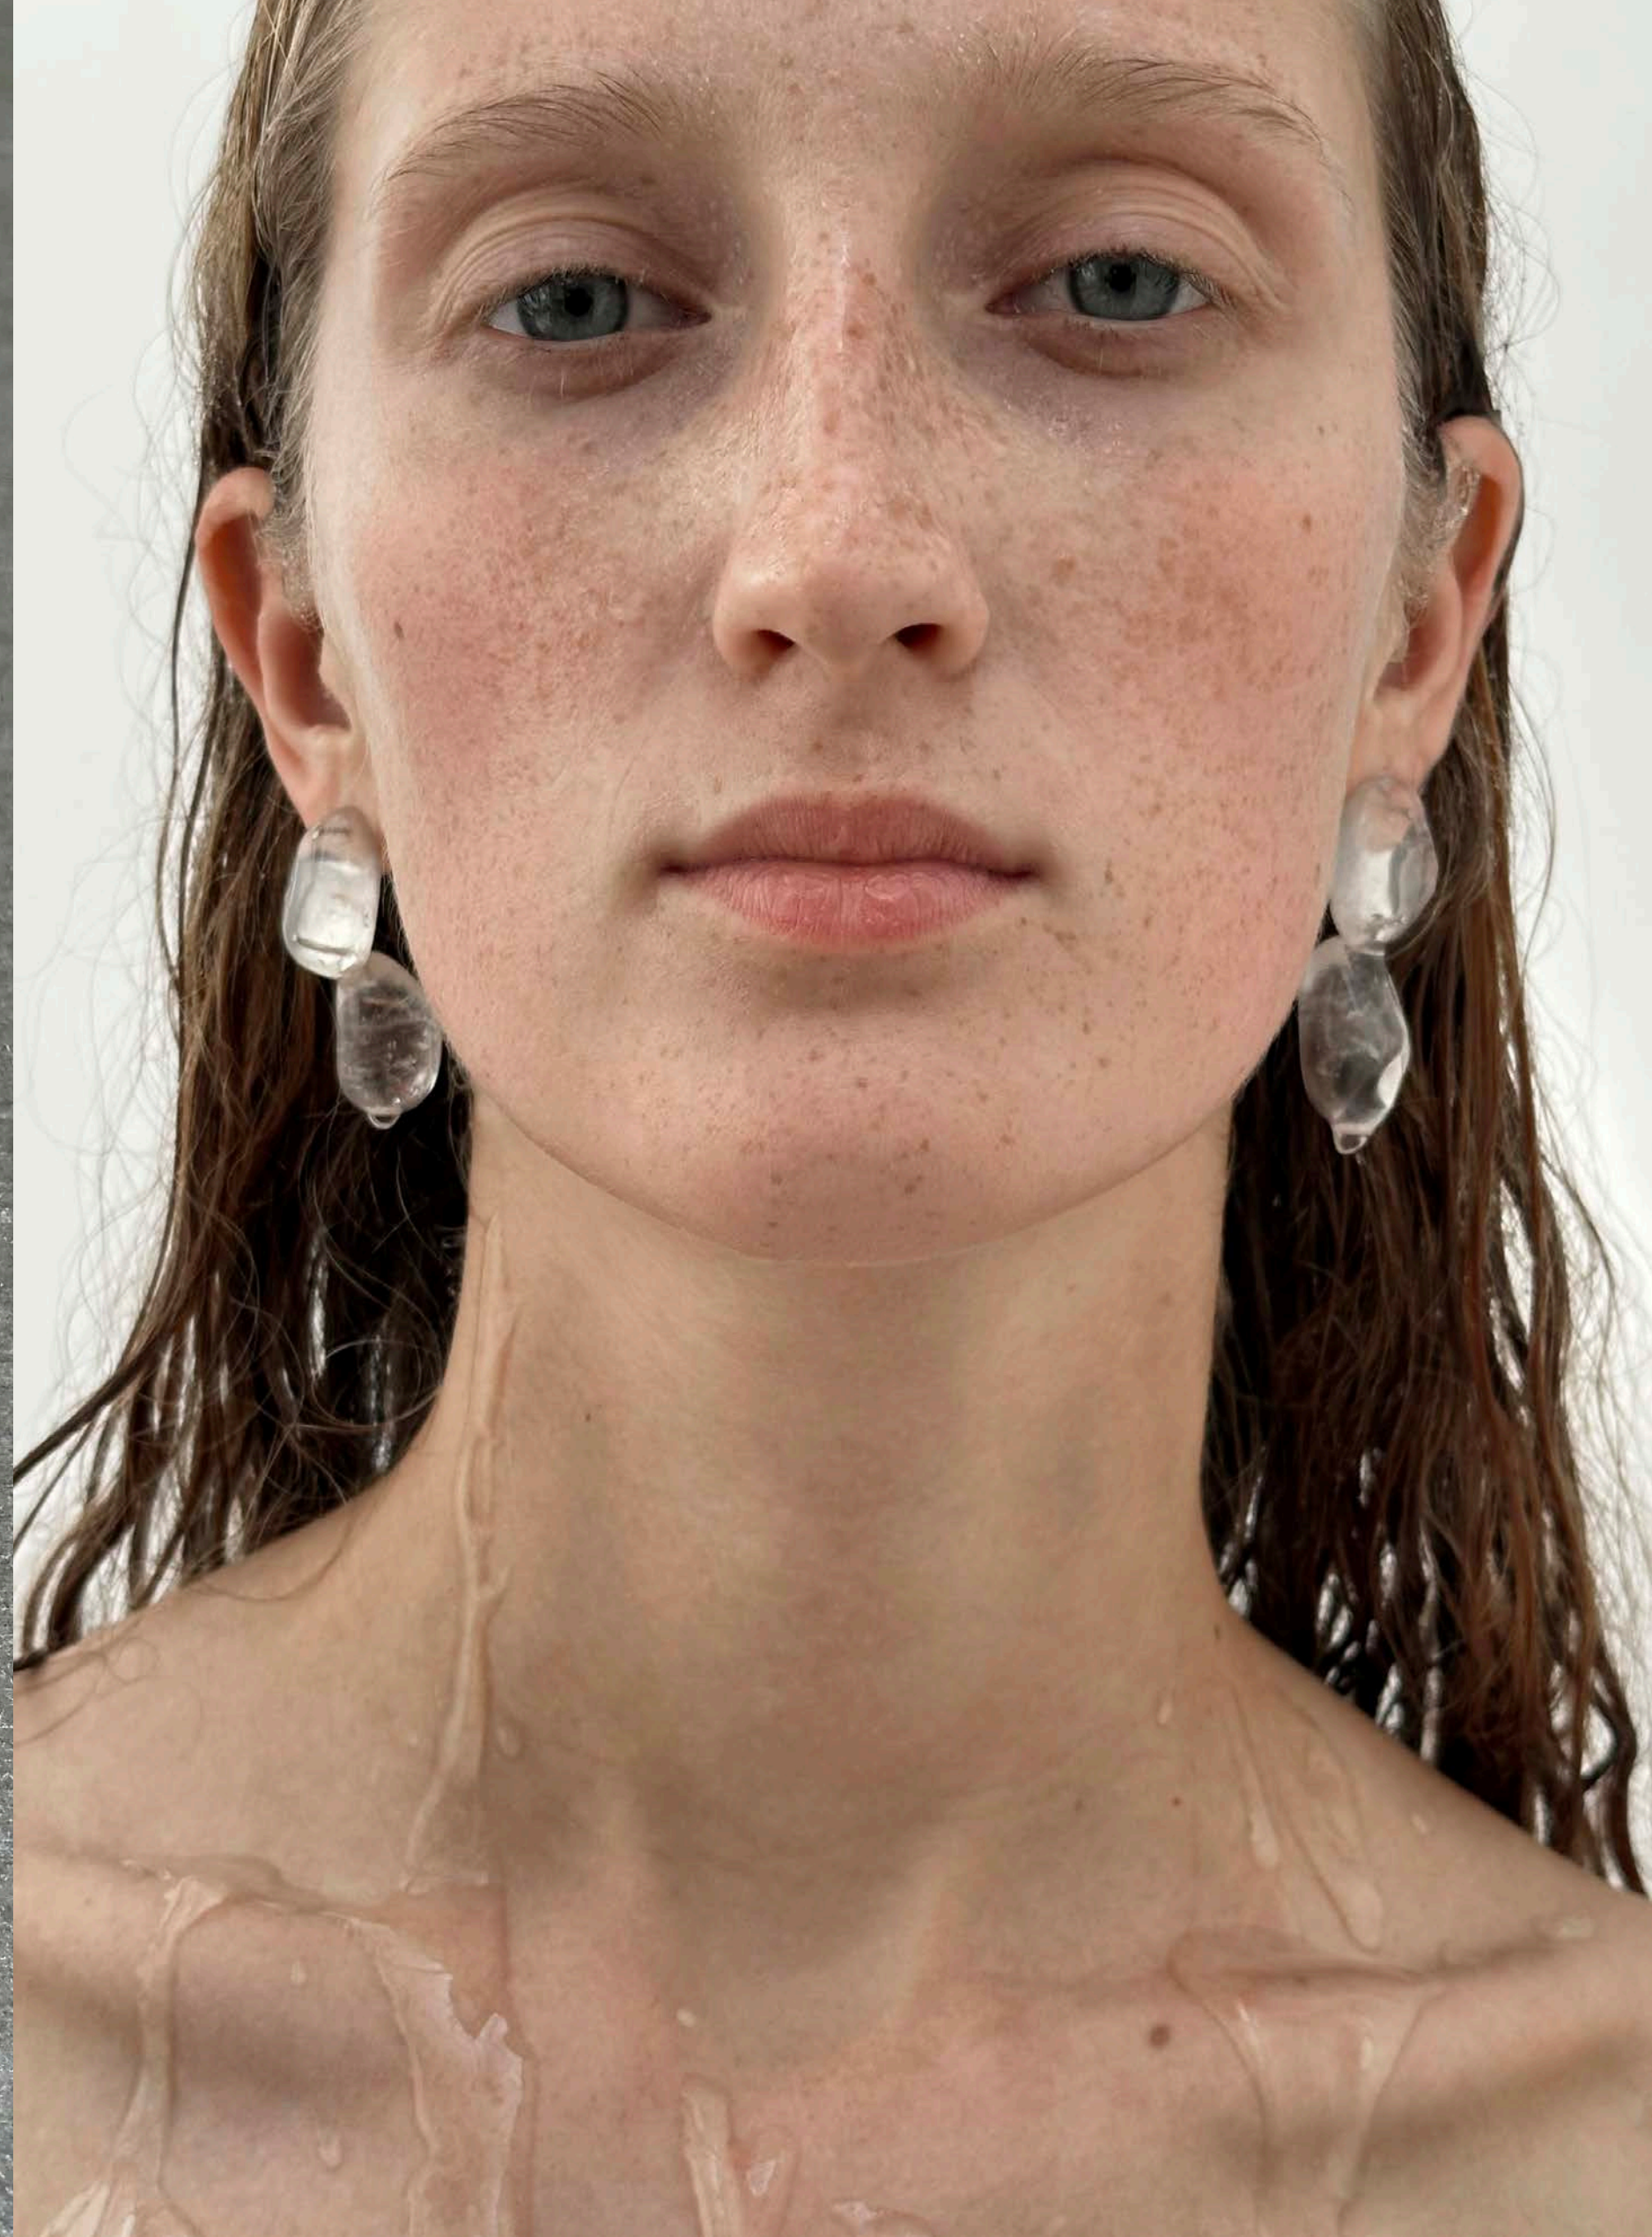

23

MUSSELS AND MUSCLES

WWW.MUSSELSANDMUSCLES.COM
[@MUSSELSANDMUSCLES](https://www.instagram.com/MUSSELSANDMUSCLES)

HELLO@MM-JEWELRY.COM

PRESS
PR@JANAKUCH.COM

MODELS
MARTA, EMILY AND SASHA @DASDECK

PHOTOGRAPHY AND ART DIRECTION
ALEXA SONSINO